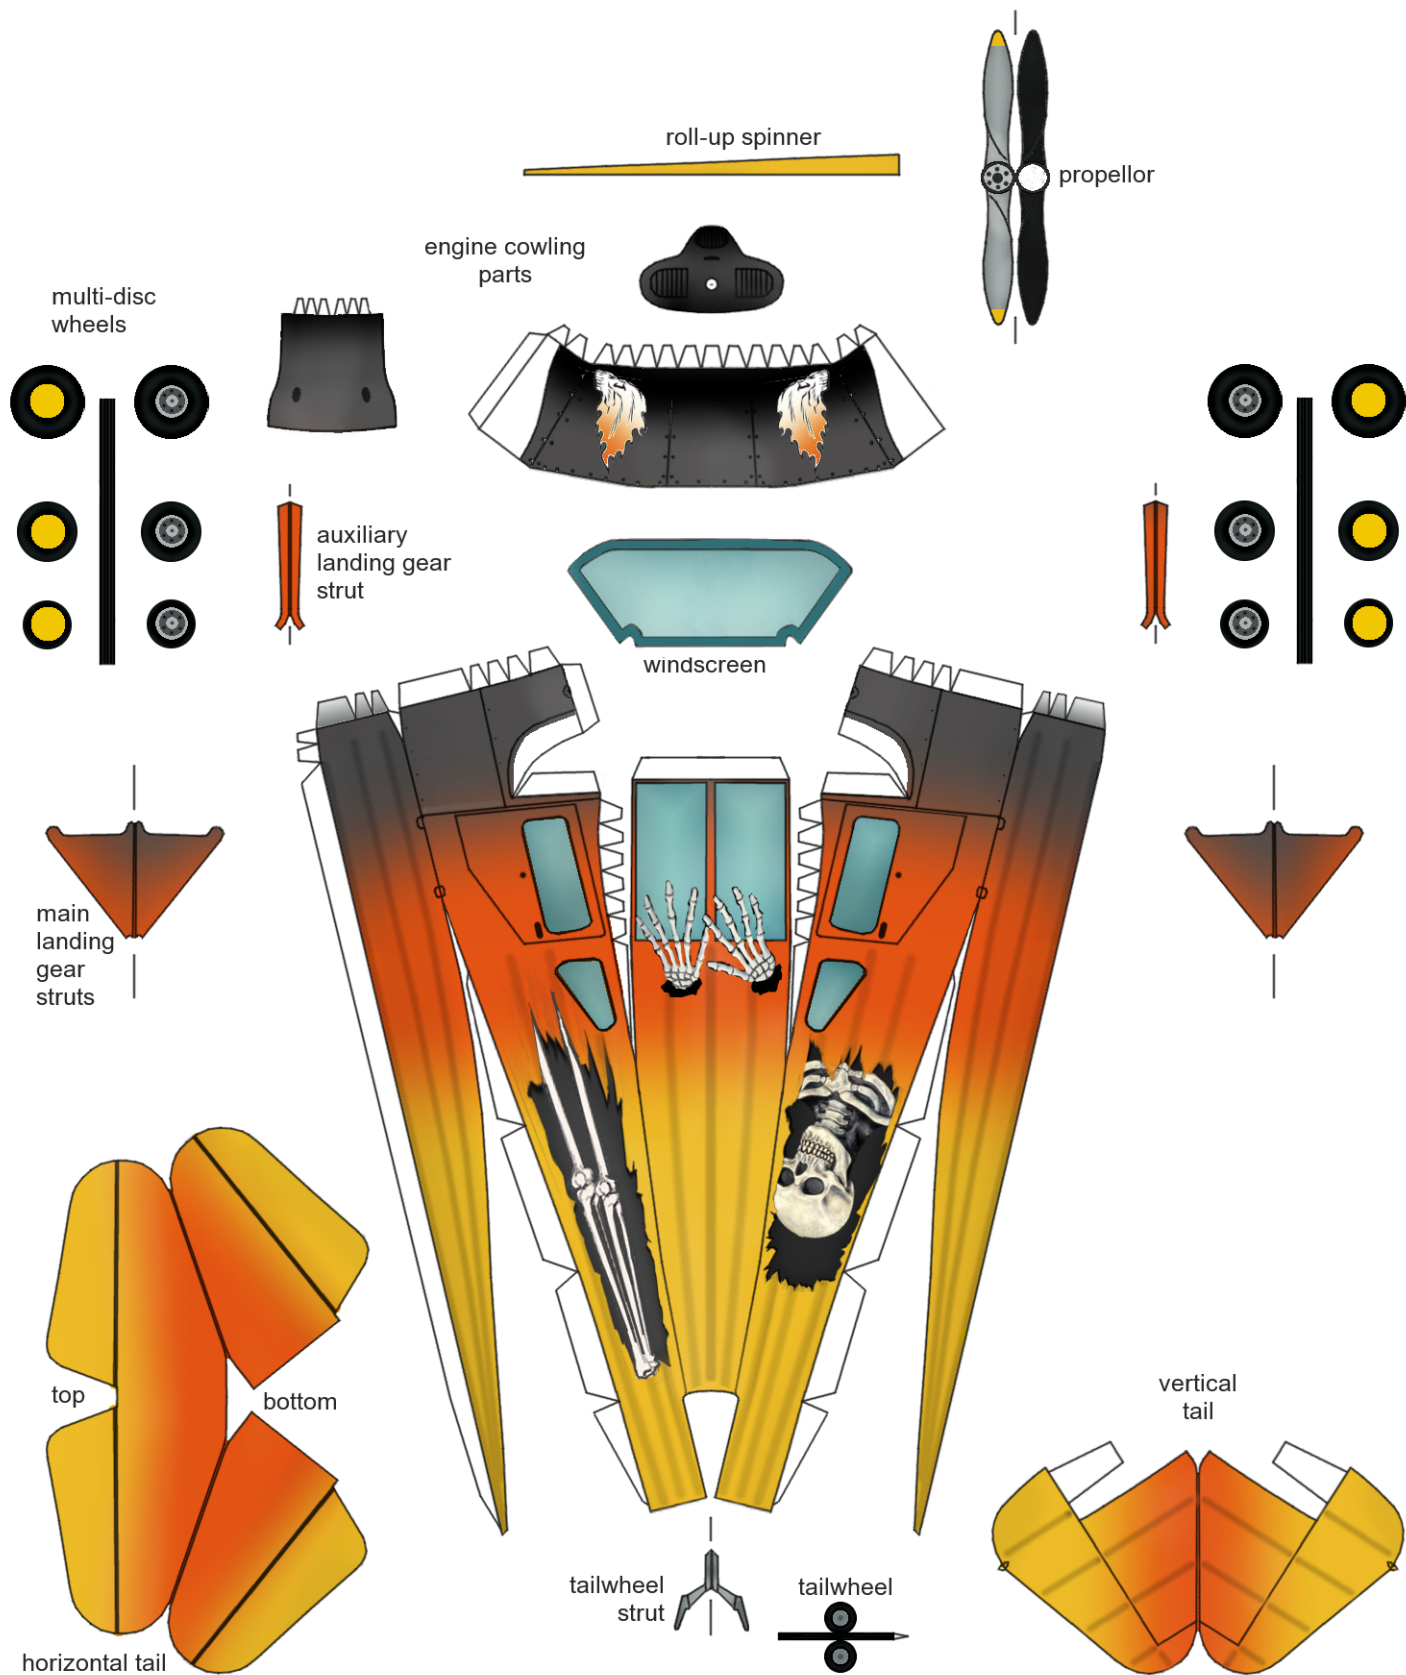

Scale (printed at 100%) : 1/48
DGA reference Number : F8008

Model design by GUIDO VAN ROY
Model version by GUIDO VAN ROY

DESIGN GROUP ALPHA

Fleet Model 80 Canuck

Halloween Special 2009

Page 1 of 2

Scale (printed at 100%) : 1/48
DGA reference Number : F8008

Model design by GUIDO VAN ROY
Model version by GUIDO VAN ROY

DESIGN GROUP ALPHA

Fleet Model 80 Canuck

Halloween Special 2009

Page 2 of 2