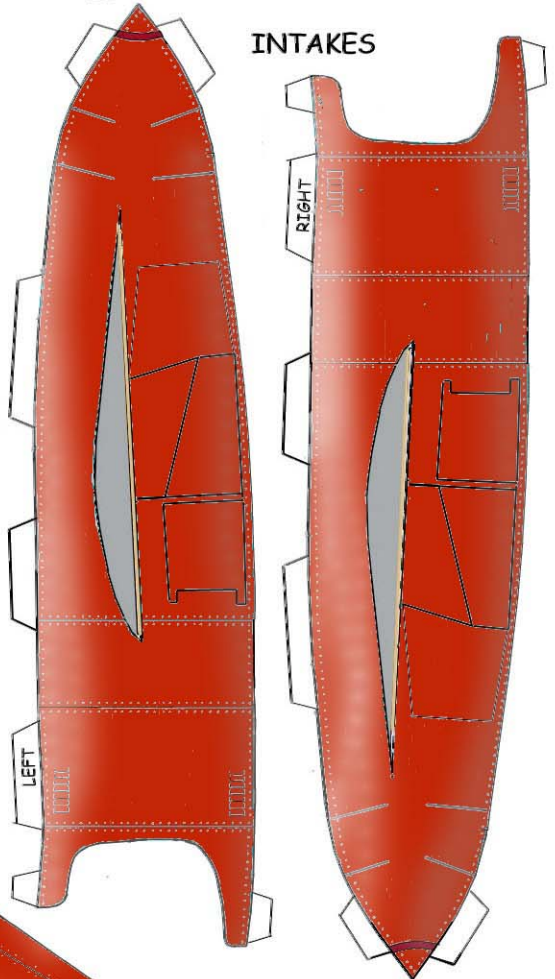

T-33

WSAM = 80%

Here's Santa Claus's one-off T-33 SantaStar...

MLG INBOARD DOORS

HORIZ STAB

MLG

NOSE DOORS

FOLD AND GLUE

GLUE TAB INTO SLOT IN INTAKE FAIRING

GLUE TAB INTO SLOT IN INTAKE FAIRING

SCORE, FOLD AND GLUE TO UPPER WING LEADING EDGE

TIP TANK FINS

TIP TANK TAIL CONES

TIP TANKS

CANOPOY

LEADING EDGE