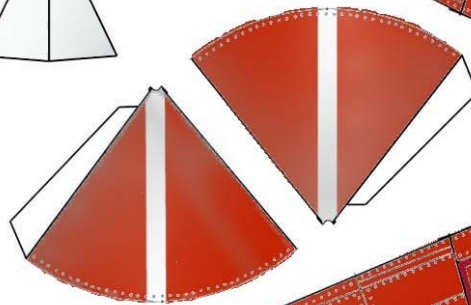

T-33

WSAM = 80%

Here's Santa Claus's one-off T-33 SantaStar...

MLG INBOARD DOORS

HORIZ STAB

MLG

NOSE DOORS

FOLD AND GLUE

GLUE TAB INTO SLOT IN INTAKE FAIRING

GLUE TAB INTO SLOT IN INTAKE FAIRING

SCORE, FOLD AND GLUE TO UPPER WING LEADING EDGE

TIP TANK FINS

TIP TANK TAIL CONES

TIP TANKS

CANOPOY

LEADING EDGE