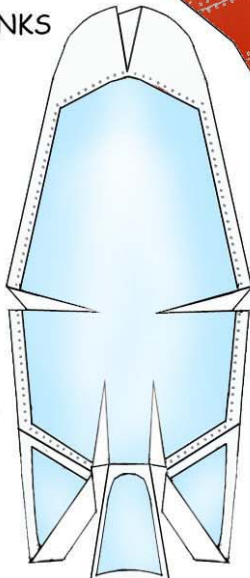

T-33

WSAM = 80%

Here's Santa Claus's one-off T-33 SantaStar...

MLG INBOARD DOORS

HORIZ STAB

MLG

NOSE DOORS

FOLD AND GLUE

GLUE TAB INTO SLOT IN INTAKE FAIRING

GLUE TAB INTO SLOT IN INTAKE FAIRING

SCORE, FOLD AND GLUE TO UPPER WING LEADING EDGE

TIP TANK FINS

TIP TANK TAIL CONES

TIP TANKS

CANOPOY

LEADING EDGE