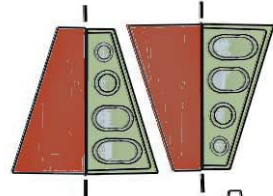

T-33

WSAM = 80%

Here's Santa Claus's one-off T-33 SantaStar...

MLG INBOARD DOORS

HORIZ STAB

MLG

NOSE DOORS

FOLD AND GLUE

GLUE TAB INTO SLOT IN INTAKE FAIRING

GLUE TAB INTO SLOT IN INTAKE FAIRING

SCORE, FOLD AND GLUE TO UPPER WING LEADING EDGE

TIP TANK FINS

TIP TANK TAIL CONES

TIP TANKS

CANOPOY

LEADING EDGE