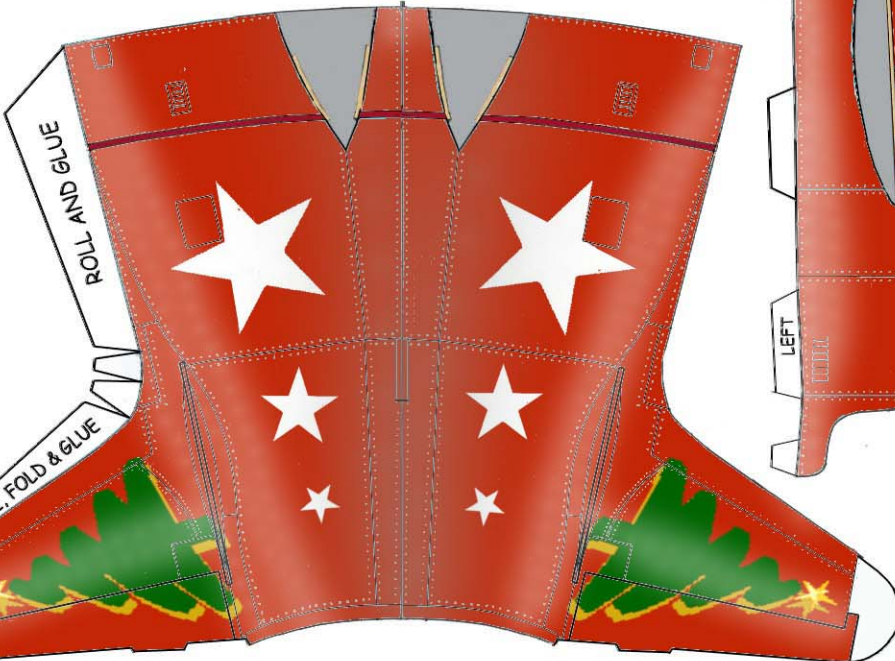

T-33

WSAM = 80%

Here's Santa Claus's one-off T-33 SantaStar...

MLG INBOARD DOORS

HORIZ STAB

MLG

NOSE DOORS

FOLD AND GLUE

GLUE TAB INTO SLOT IN INTAKE FAIRING

GLUE TAB INTO SLOT IN INTAKE FAIRING

SCORE, FOLD AND GLUE TO UPPER WING LEADING EDGE

TIP TANK FINS

TIP TANK TAIL CONES

TIP TANKS

CANOPOY

LEADING EDGE