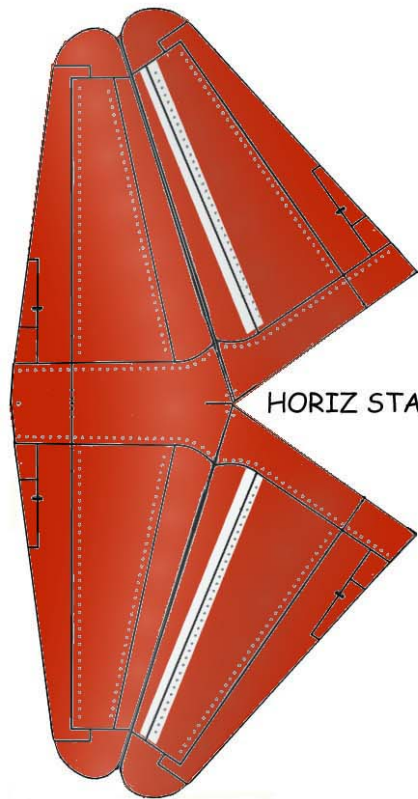

T-33

WSAM = 80%

Here's Santa Claus's one-off T-33 SantaStar...

MLG INBOARD DOORS

HORIZ STAB

MLG

NOSE DOORS

FOLD AND GLUE

GLUE TAB INTO SLOT IN INTAKE FAIRING

GLUE TAB INTO SLOT IN INTAKE FAIRING

SCORE, FOLD AND GLUE TO UPPER WING LEADING EDGE

TIP TANK FINS

TIP TANK TAIL CONES

TIP TANKS

CANOPOY

LEADING EDGE