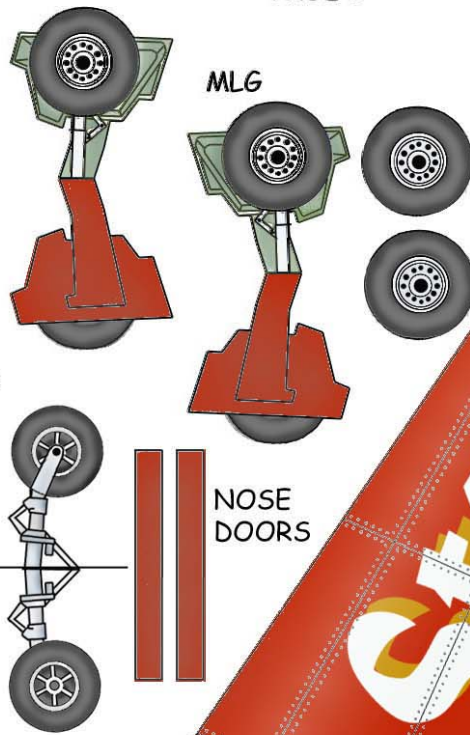

T-33

WSAM = 80%

Here's Santa Claus's one-off T-33 SantaStar...

MLG INBOARD DOORS

HORIZ STAB

MLG

NOSE DOORS

FOLD AND GLUE

GLUE TAB INTO SLOT IN INTAKE FAIRING

GLUE TAB INTO SLOT IN INTAKE FAIRING

SCORE, FOLD AND GLUE TO UPPER WING LEADING EDGE

TIP TANK FINS

TIP TANK TAIL CONES

TIP TANKS

CANOPOY

LEADING EDGE