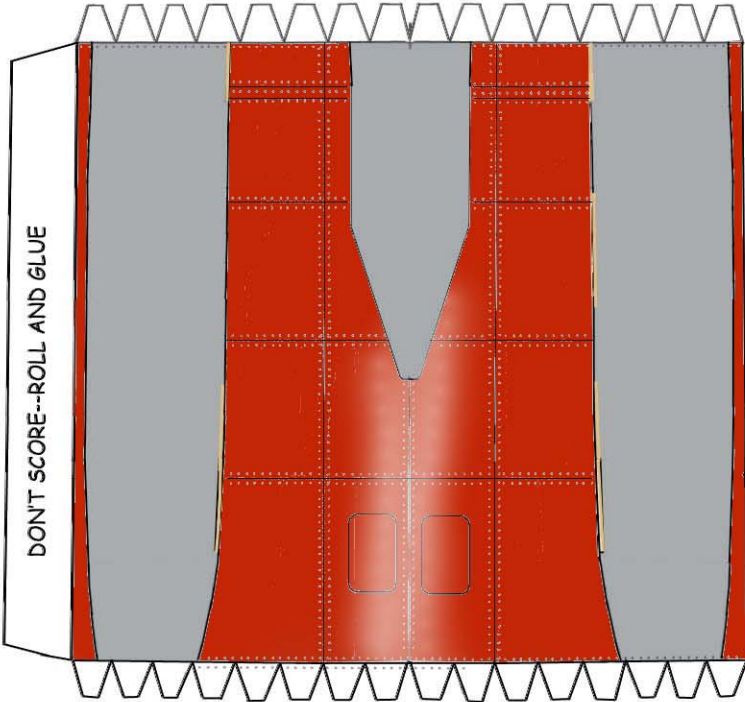

T-33

WSAM = 80%

Here's Santa Claus's one-off T-33 SantaStar...

MLG INBOARD DOORS

HORIZ STAB

MLG

NOSE DOORS

FOLD AND GLUE

GLUE TAB INTO SLOT IN INTAKE FAIRING

GLUE TAB INTO SLOT IN INTAKE FAIRING

SCORE, FOLD AND GLUE TO UPPER WING LEADING EDGE

TIP TANK FINS

TIP TANK TAIL CONES

TIP TANKS

CANOPOY

LEADING EDGE