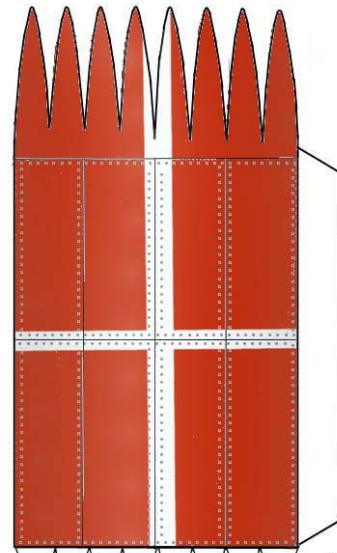

T-33

WSAM = 80%

Here's Santa Claus's one-off T-33 SantaStar...

MLG INBOARD DOORS

HORIZ STAB

MLG

NOSE DOORS

FOLD AND GLUE

GLUE TAB INTO SLOT IN INTAKE FAIRING

GLUE TAB INTO SLOT IN INTAKE FAIRING

SCORE, FOLD AND GLUE TO UPPER WING LEADING EDGE

TIP TANK FINS

TIP TANK TAIL CONES

TIP TANKS

CANOPOY

LEADING EDGE