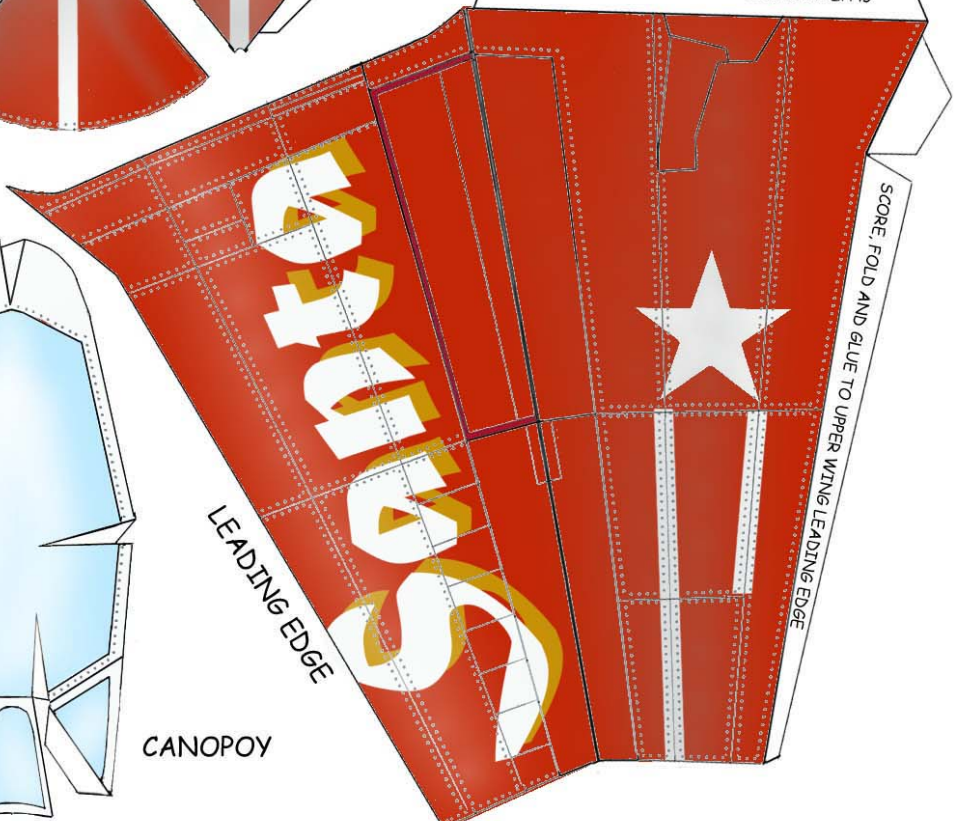

T-33

WSAM = 80%

Here's Santa Claus's one-off T-33 SantaStar...

MLG INBOARD DOORS

HORIZ STAB

MLG

NOSE DOORS

FOLD AND GLUE

GLUE TAB INTO SLOT IN INTAKE FAIRING

GLUE TAB INTO SLOT IN INTAKE FAIRING

SCORE, FOLD AND GLUE TO UPPER WING LEADING EDGE

TIP TANK FINS

TIP TANK TAIL CONES

TIP TANKS

CANOPOY

LEADING EDGE