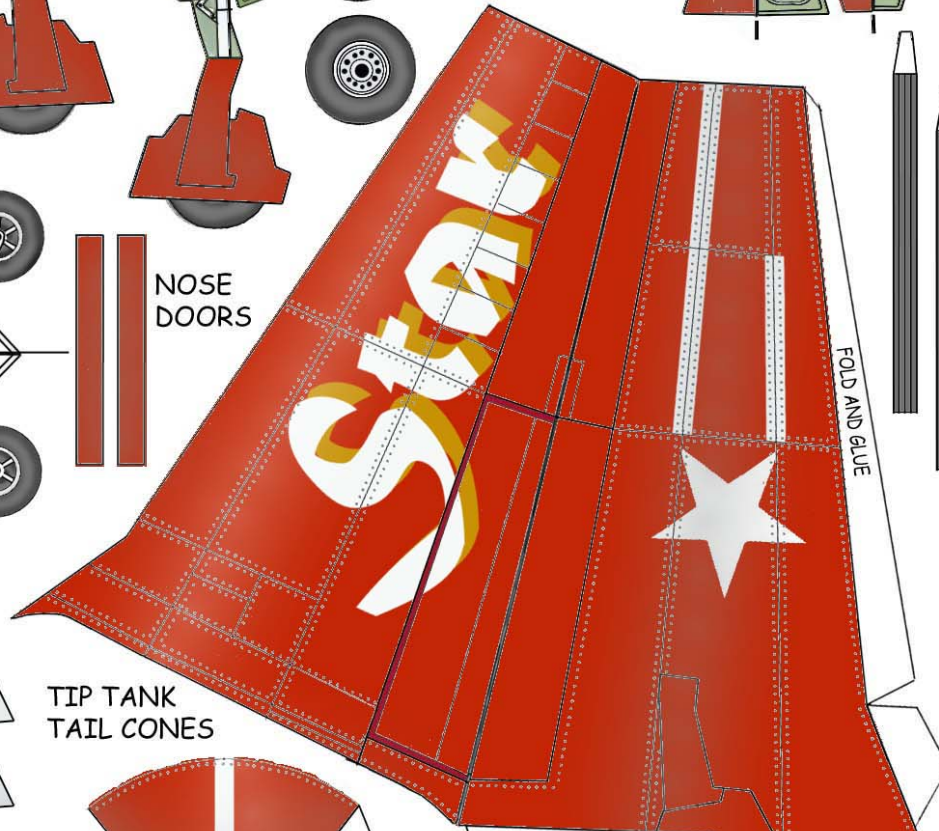

T-33

WSAM = 80%

Here's Santa Claus's one-off T-33 SantaStar...

MLG INBOARD DOORS

HORIZ STAB

MLG

NOSE DOORS

FOLD AND GLUE

GLUE TAB INTO SLOT IN INTAKE FAIRING

GLUE TAB INTO SLOT IN INTAKE FAIRING

SCORE, FOLD AND GLUE TO UPPER WING LEADING EDGE

TIP TANK FINS

TIP TANK TAIL CONES

TIP TANKS

CANOPOY

LEADING EDGE