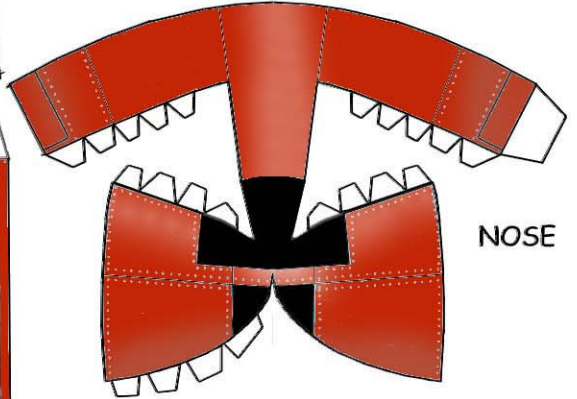

T-33

WSAM = 80%

Here's Santa Claus's one-off T-33 SantaStar...

MLG INBOARD DOORS

HORIZ STAB

MLG

NOSE DOORS

FOLD AND GLUE

GLUE TAB INTO SLOT IN INTAKE FAIRING

GLUE TAB INTO SLOT IN INTAKE FAIRING

SCORE, FOLD AND GLUE TO UPPER WING LEADING EDGE

TIP TANK FINS

TIP TANK TAIL CONES

TIP TANKS

CANOPOY

LEADING EDGE